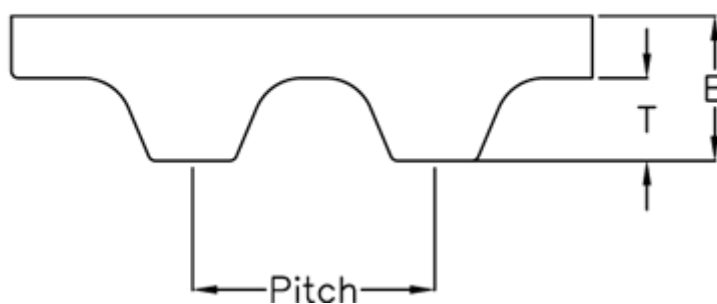

Article number: 602776280416

Description: Gates Timing Belt Synchropower PU20 T5DL 410

Measures

Height B mm	= 3.4
Height T mm	= 1.2
Length	= 410
Number of teeth	= 82
Pitch	= 5
Type	= PU 20 T5 DL 410
Width	= 20